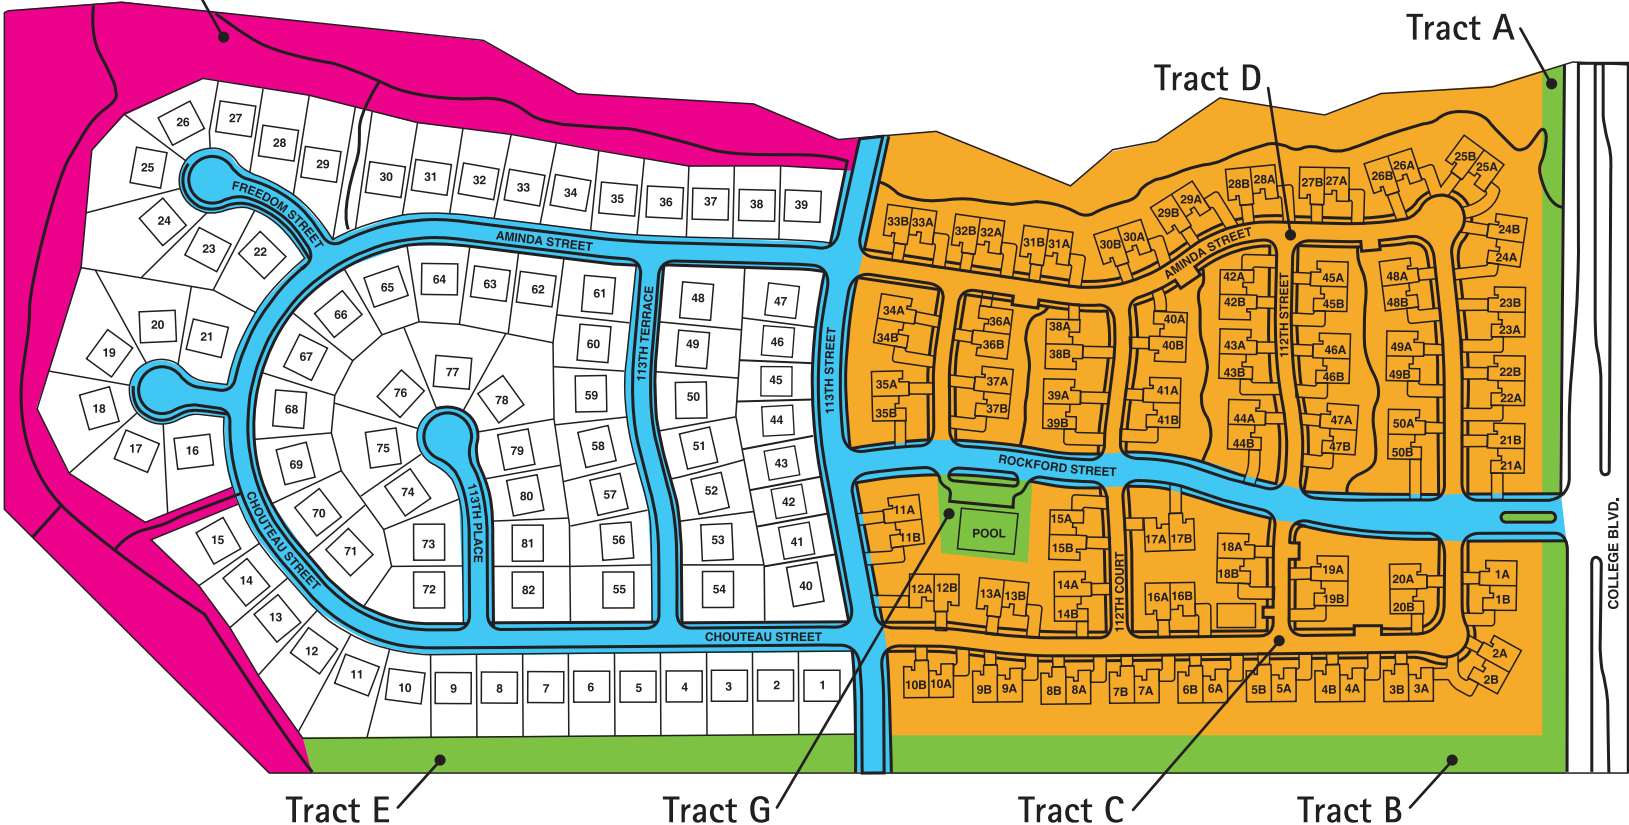

- Homes (Master ONLY) - ■
- Villas ONLY - ■
- Preserve ONLY - ■
- Olathe Parks & Rec. - ■
- Olathe Public Streets/Walks - ■

Stratton Oaks

Tract F (Dedicated to City of Olathe) Association Responsibility Map

*Floor plans, Elevations and Options will vary from Community to Community and may not reflect current changes. Dimensions shown are approximate.
(c) Copyright 2005 Pulte Homes*

Kansas City 01182005